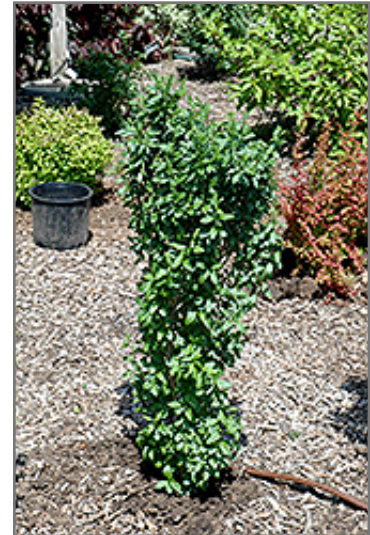

California Privet foliage
Photo courtesy of NetPS Plant Finder

California Privet
Photo courtesy of NetPS Plant Finder