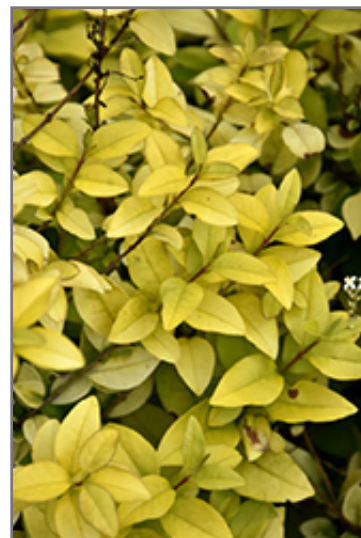

Ornamental Features

Golden Ticket Privet has attractive gold deciduous foliage on a plant with an upright spreading habit of growth. The glossy pointy leaves are highly ornamental but do not develop any appreciable fall color. It has panicles of lightly-scented white flowers hanging below the branches from late spring to early summer.

Landscape Attributes

Golden Ticket Privet is a dense multi-stemmed deciduous shrub with an upright spreading habit of growth. Its relatively fine texture sets it apart from other landscape plants with less refined foliage.

- Hedges/Screening
- General Garden Use

Golden Ticket Privet
Photo courtesy of NetPS Plant Finder

Golden Ticket Privet foliage
Photo courtesy of NetPS Plant Finder

Planting & Growing

Golden Ticket Privet will grow to be about 6 feet tall at maturity, with a spread of 6 feet. It tends to be a little leggy, with a typical clearance of 2 feet from the ground, and is suitable for planting under power lines. It grows at a fast rate, and under ideal conditions can be expected to live for approximately 30 years.