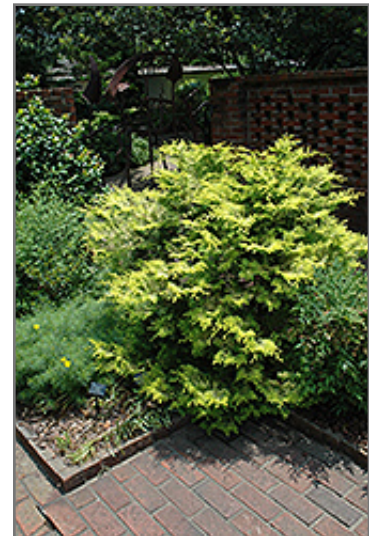

Cripps Gold Falsecypress
Chamaecyparis obtusa 'Crippsii'

Height: 30 feet

Spread: 25 feet

Sunlight: ○ ●

Hardiness Zone: 6a

Description:

Similar to the species but more compact with attractive golden foliage all season long, broadly pyramidal with interesting reddish bark, almost fibrous

Ornamental Features

Cripps Gold Falsecypress is primarily valued in the landscape for its distinctively pyramidal habit of growth. It has attractive yellow evergreen foliage which emerges gold in spring. The scale-like sprays of foliage are highly ornamental and remain yellow throughout the winter.

Landscape Attributes

Cripps Gold Falsecypress is a multi-stemmed evergreen tree with a distinctive and refined pyramidal form. Its relatively fine texture sets it apart from other landscape plants with less refined foliage.

Cripps Gold Falsecypress is recommended for the following landscape applications;

- Accent
- Vertical Accent
- Hedges/Screening

Planting & Growing

Cripps Gold Falsecypress will grow to be about 30 feet tall at maturity, with a spread of 25 feet. It has a low canopy, and should not be planted underneath power lines. It grows at a medium rate, and under ideal conditions can be expected to live for 70 years or more.