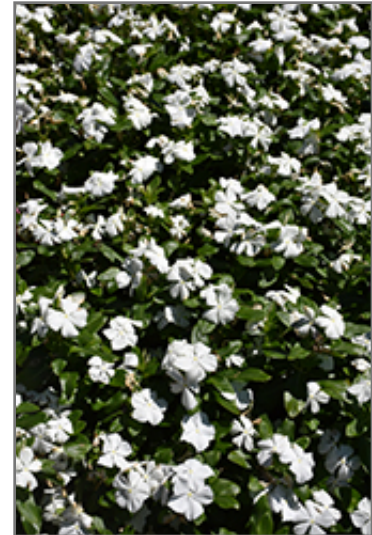

Titan Pure White Vinca flowers
Photo courtesy of NetPS Plant Finder